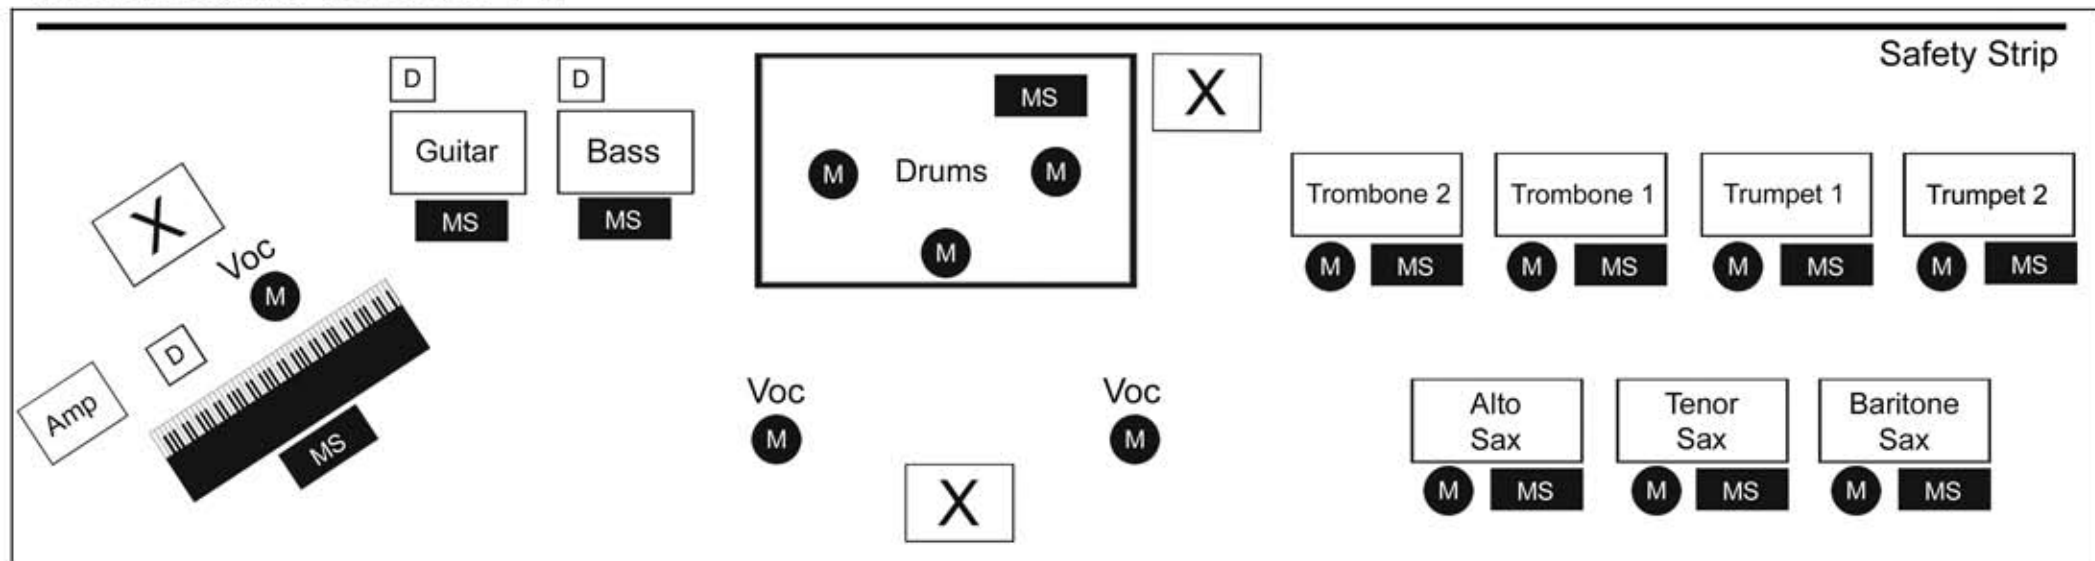

SWINGADELIC STAGE PLOT

3 Risers Each 6' W X 8' L X 1' H

At smaller venues, we can make do with a minimum of equipment. Contact Dave for details.

110 Volt AC (up to 14)

M = mic (12 boom, 1 bass drum)

D = direct box

X = monitor

MS = music stands (11)

Drums use 2 overheads and 1 bass drum mic

Other Requirements:

8 folding or armless chairs

1 case spring water

Contact Information:

Dave Post